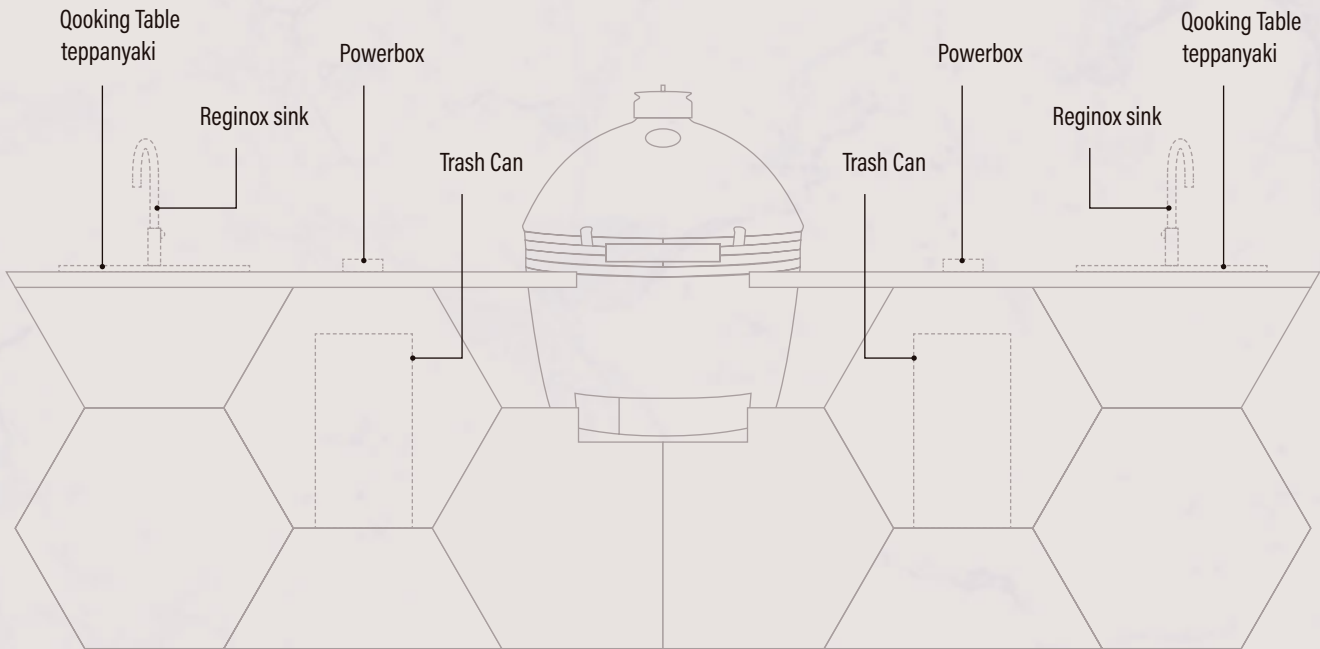

Designers Favorite -XL

Simply tick the boxes where you would like to have a drawer or an add-on installed.
Your local dealer can quote you a price on short notice when this information is provided.

Base colour

Sienna

Sapphire

Malachite

Sterling

Dusk

Off-white

Dekton colour

Domoos

Kreta

Zenith

Aura

Sink colour

Gun metal

Gold

Copper

Coooking table

MO-51 (51cmx38cm)

MO-61 (61cmx45cm)

Powerbox colour

Black

Chrome

Dealer signature

Client signature